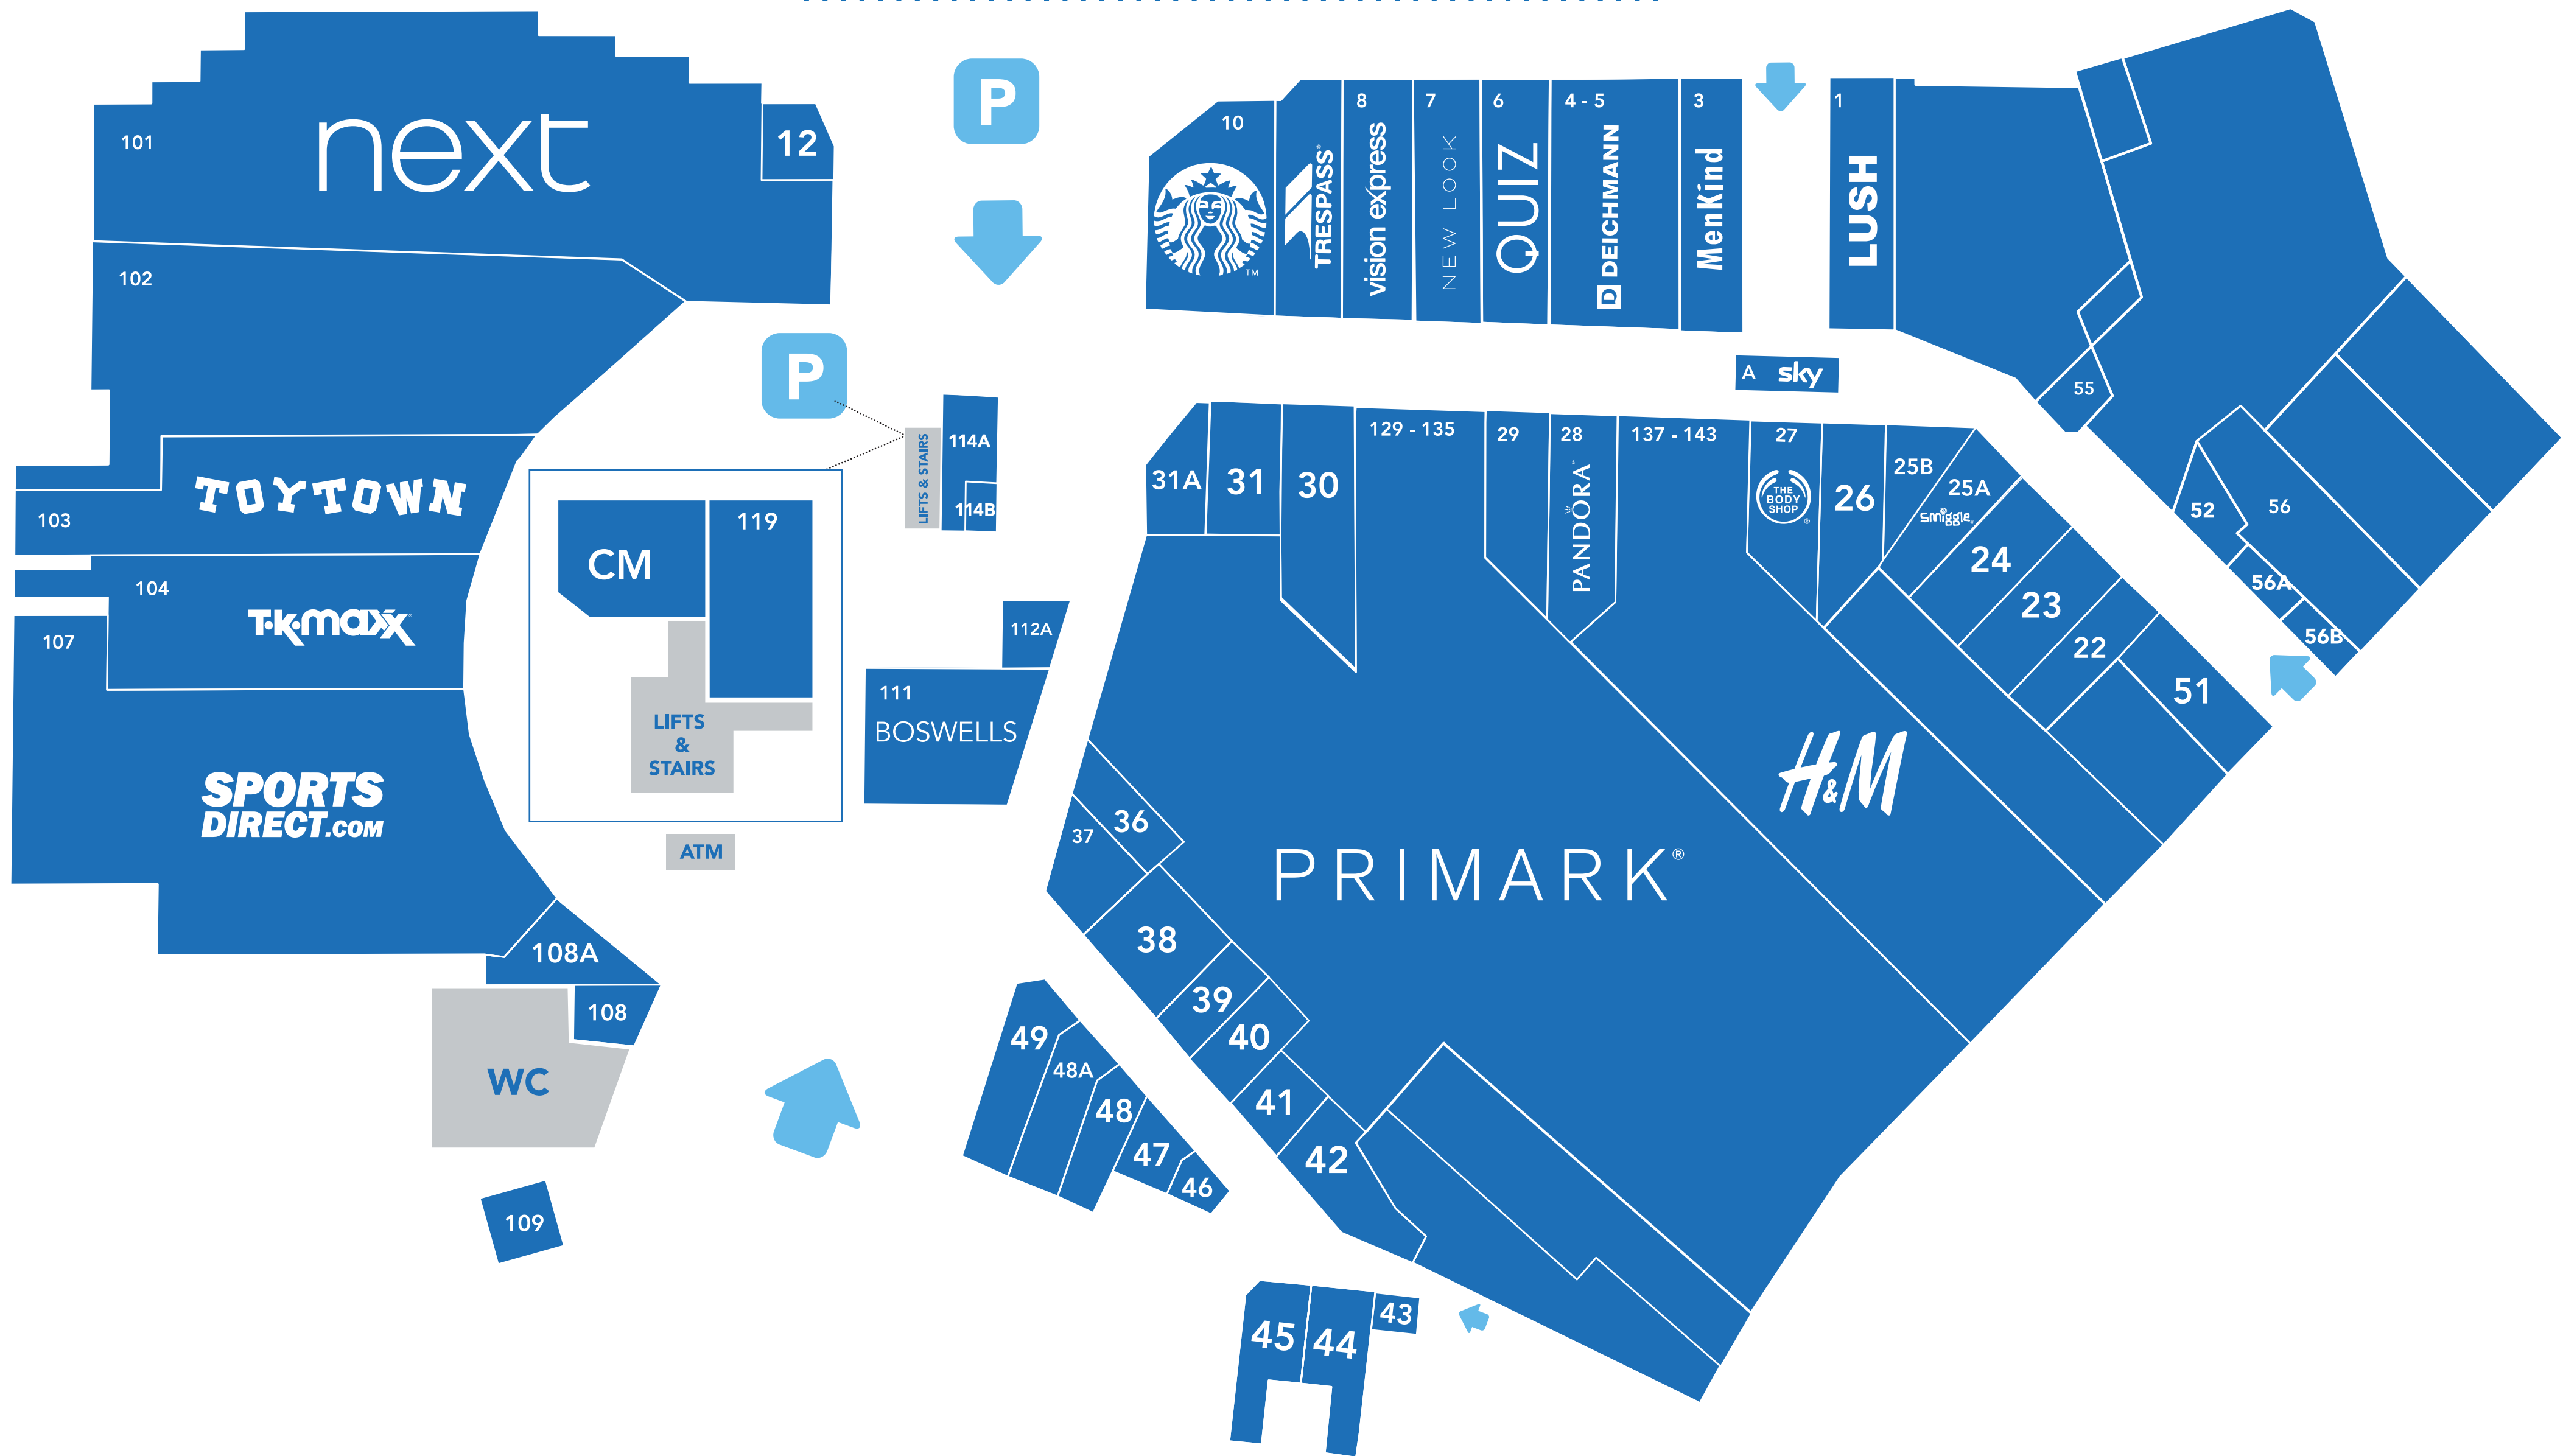

STORE GUIDE

Books, Toys, Cards & Gifts

Coconut Toys & Fancy Dress ...	109
Belong	107
Game	107
Menkind	3
Smiggle	25A
Sonner Toys	47
TK Maxx	104
Toytown	103
Withit	42

Fashion & Jewellery

Accessorize	23
Claire's Accessories	25b
Deichmann	4-5
Ernest Jones	51
H&M	137-143
HemingCo.	38
King of Vintage	45
Marabella's Boutique	39
New Look	7
Next	101
Pandora	28
Primark	129-135

Quiz	6
Sparkles	112A
Sports Direct	107
TH Baker	26
TK Maxx	104
Trespass	9
USC	107
Warren James	31
Withit	42
Victory Sports	44

Food & Drink

Blend	43
Boswells	111
Canvas Coffee	56A
Lokum Factory Kiosk	B
Spoon World Buffet	12
Starbucks	10
Sweets 4 U	48
Yogoo!	55

Other

Evans Cycles	107
Hays Travel	29
Inter Car Cleaning	CAR PARK
Centre Management Office	CM
Eurochange	52
Evapo	41

OPENING TIMES

We're open 7 days a week*

Monday - Saturday
 9.00am - 6.00pm
 Sundays
 10.30am - 4.30pm
 Bank Holiday Mondays
 10.30am - 4.30pm

* Individual store hours may vary