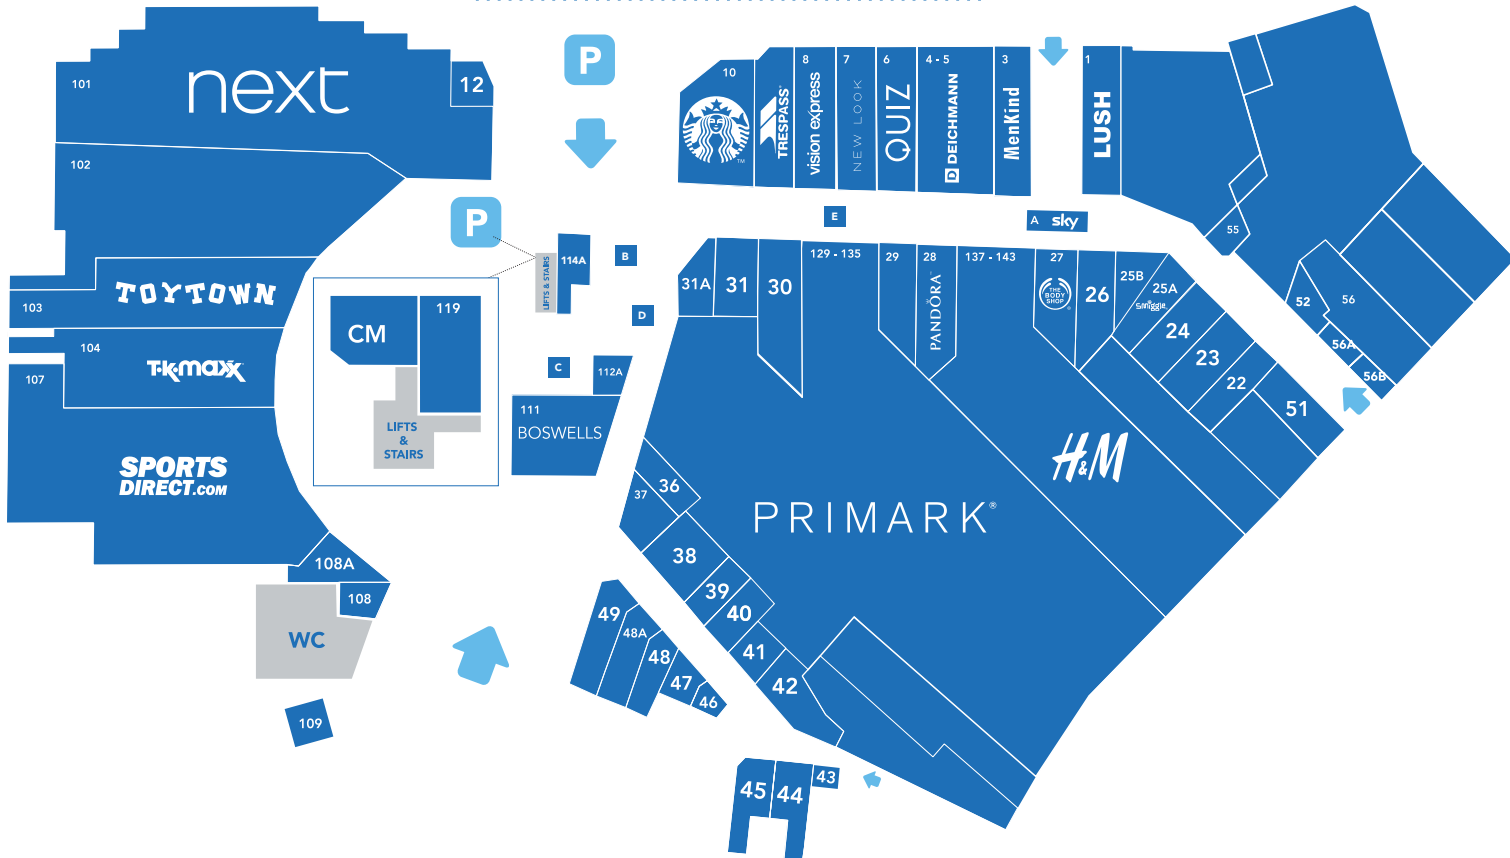

STORE GUIDE

Books, Toys, Cards & Gifts

Cards Direct	30
Coconut Toys & Fancy Dress	109
Belong	107
Game	107
Menkind	3
Smiggle	25A
Sonner Toys	47
TK Maxx	104
Toytown	103

Fashion & Jewellery

Accessorize	23
Claire's Accessories	25b
Deichmann	4-5
Ernest Jones	51
H&M	137-143
HemingCo.	38
King of Vintage	45
Marabella's Boutique	39
New Look	7
Next	101
Pandora	28
Primark	129-135
Quiz	6

Sparkles	112A
Sports Direct	107
TH Baker	26
TK Maxx	104
Trespass	9
USC	107
Warren James	31
Withit	42
Victory Sports	44

Food & Drink

Boswells	111
Spoon World Buffet	12
Starbucks	10
Sweets 4 U	48
The Lokum Factory	KIOSK B
YY House	KIOSK C

Health & Beauty

Blossoms Beauty	46
Brillen	36
Lush	1
The Body Shop	27
The Fragrance Shop	114A
Trendy Nail Studio	108

Vision Express	8
----------------	---

Home

Next	101
Primark	129-135
TK Maxx	104

Technology

Game	107
iTech First	56B
London Camera Exchange	40
Mobilize Group	KIOSK E
Sky	KIOSK A

Other

Canvas Printing	KIOSK D
Centre Management Office	CM
Eurochange	52
Evans Cycles	107
Evapo	41
Hays Travel	29
Inter Car Cleaning	CAR PARK
Triple Moon Holistics	U48a
Vanilla Gorilla	U42